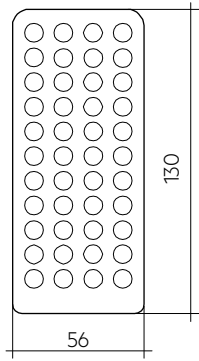

Kontrolní značka