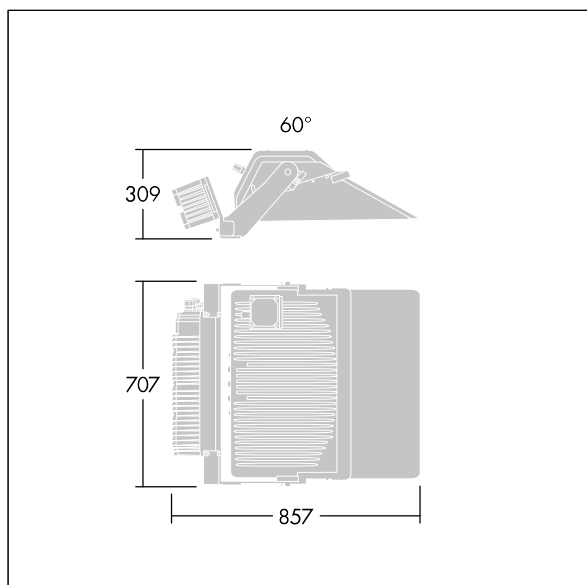

TLG_CHPL_M_LD7.wmf

Hodnoty označené * představují stanovené rozměrové hodnoty. Pokud není uvedeno jinak, platí hodnoty pro okolní teplotu 25°C.

Produkty ThornLighting podléhají neustálému vývoji. Veškeré informace uvedené v tomto katalogovém listu mají pouze informativní charakter. Vyhrazueme si právo provádět technické nebo formální změny našich produktů bez dalšího zveřejnění. ©ThornLighting