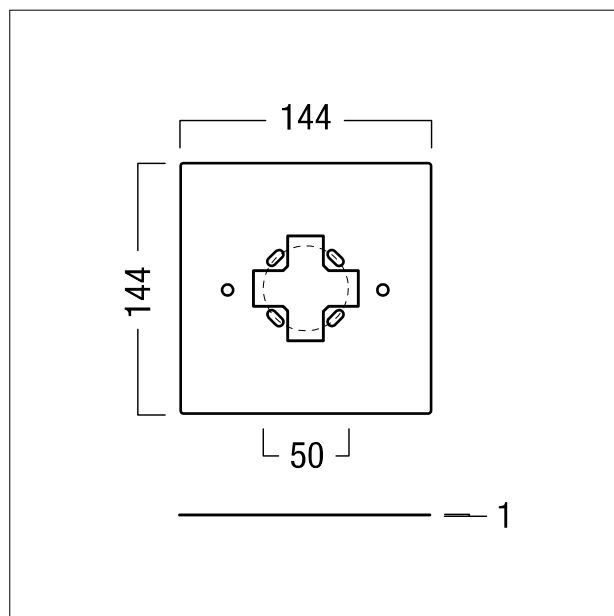

ZS_ONL_M_RESC_AD_BESA.wmf