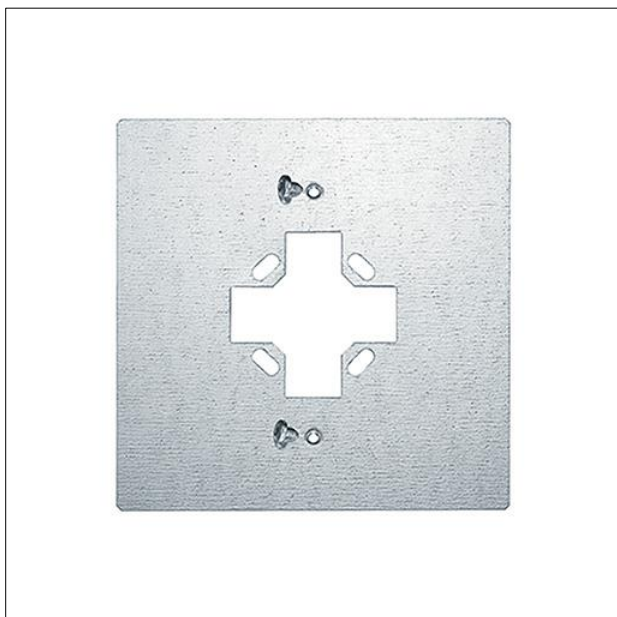

Mounting plate for fitting a RESCLITE or VOYAGER Star IP40 surface-mount luminaire on a BESA installation box; sheet steel zinc-plated, Mounting plate is fixed to BESA installation box; 2 screws included for fitting the surface-mount luminaire; Dimensions: 144 x 144 x 1 mm; weight: 0.15 kg